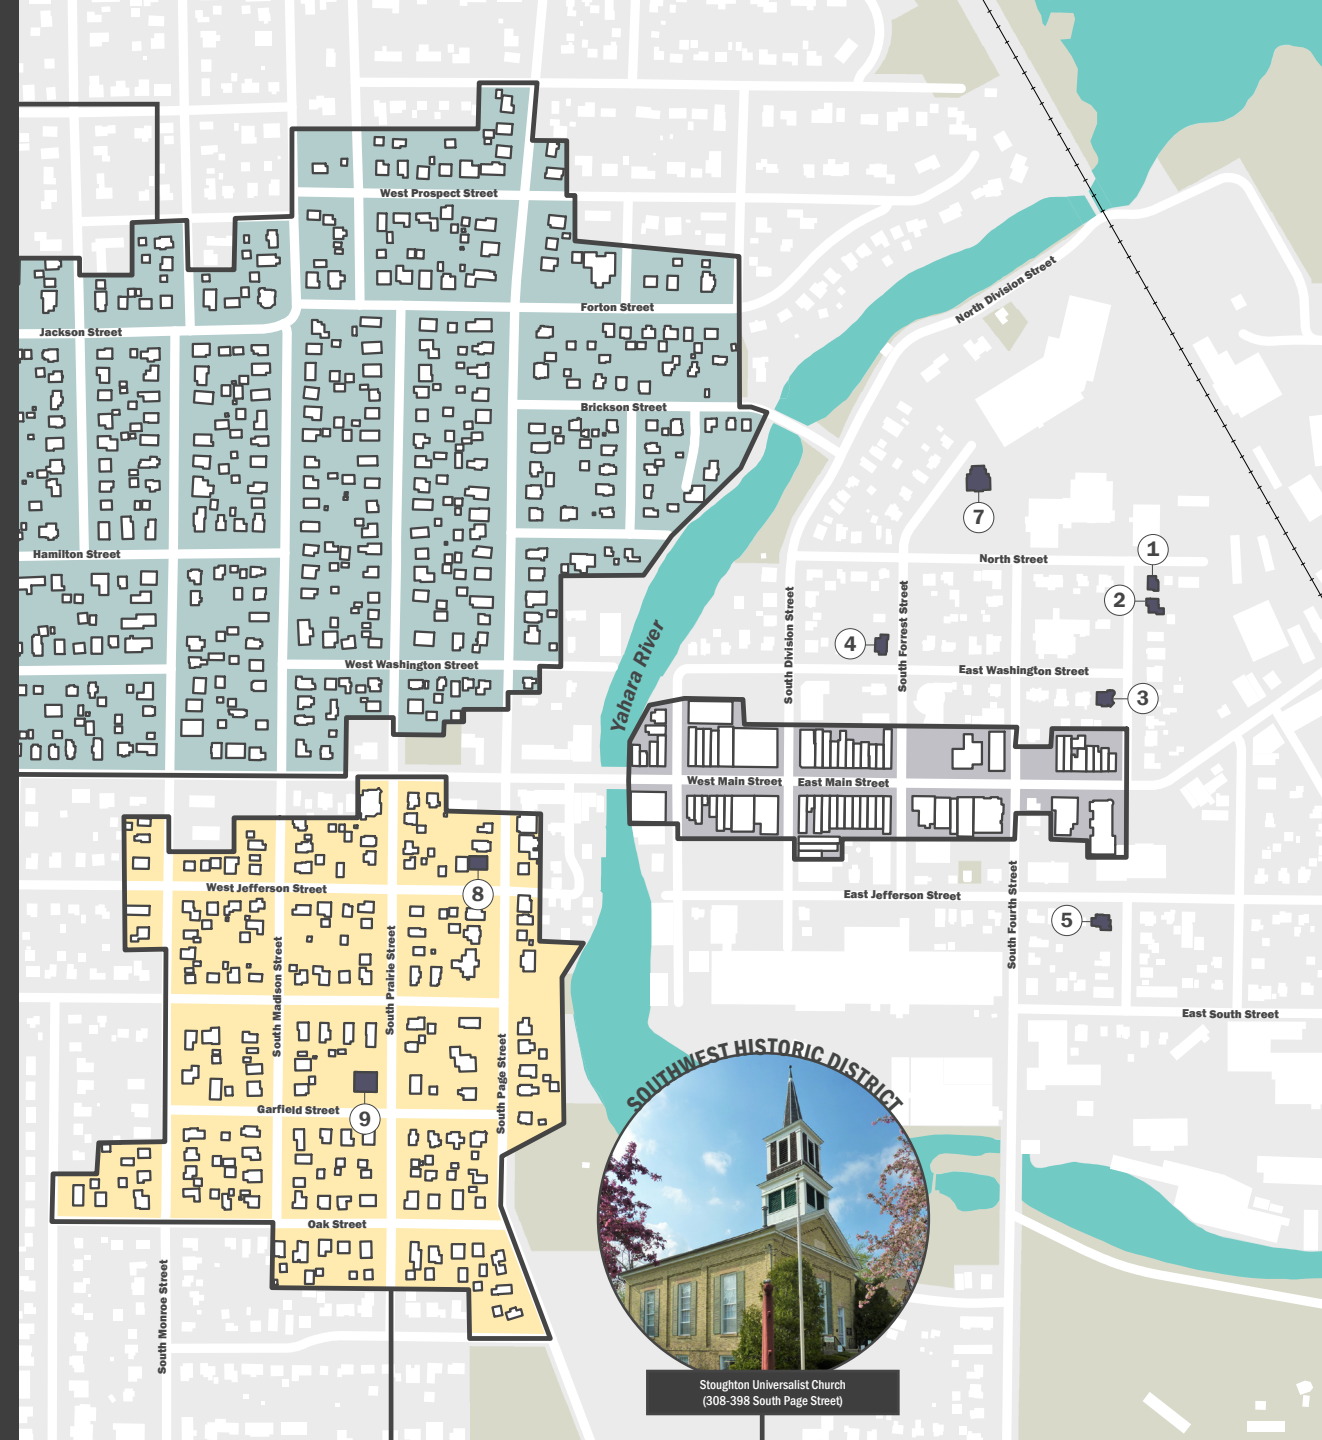

WELCOME!

**SHARE
YOUR
INPUT!**

OPEN HOUSE OVERVIEW

- Stoughton Existing Historic Resources
- Education and Community Outreach
- What is the National Register?
- What is Local Designation?
- Existing Design Review Process
- Proposed Design Review Process

WHY ARE WE HERE?

Do you support the creation of a
Local Historic District
in Downtown Stoughton?

OPEN HOUSE EXHIBITS

- Existing Historic Resources
 - National Register
 - Local Landmarks
 - Main Street Historic District Map
- Downtown Architectural Styles

OPEN HOUSE EXHIBITS

- What is the National Register?
- What is Local Designation?
- Importance of a Local District

OPEN HOUSE EXHIBITS

- Comparison of Guidelines
- Design Review Process
- Preservation Incentives