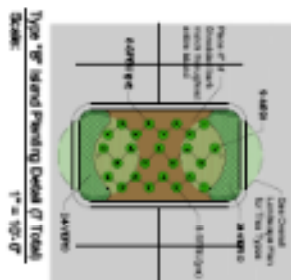

EXHIBIT N

Landscape Island Details dated May 29, 2014, last revised November 10, 2014