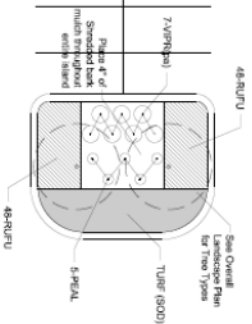

Type 'C' Island Planting Detail (3 Total)
Scale: 1" = 10'-0"