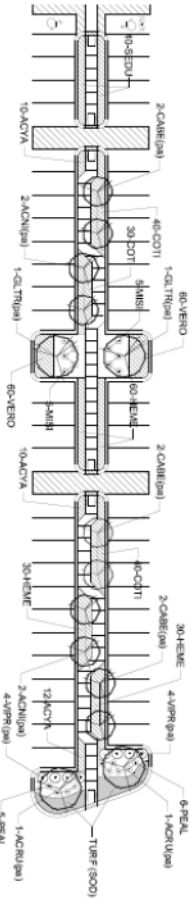

South Long Island Planting Detail
Scale: 1" = 20'-0"