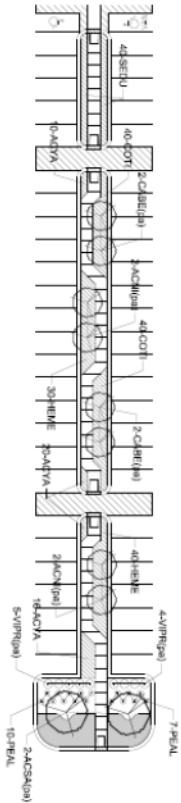

North Long Island Planting Detail
Scale: 1" = 20'-0"