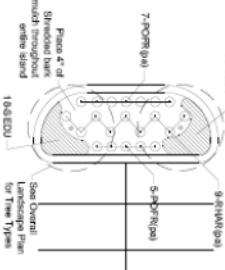

Type 'A' Island Planting Detail (7 Total)
Scale: 1" = 10'-0"