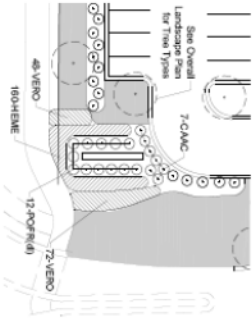

Monument Sign Planting Detail
Scale: 1" = 20'-0"