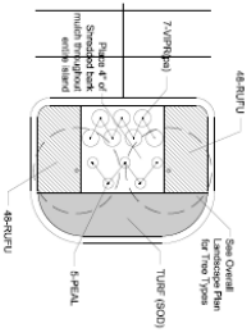

Type "C" Island Planting Detail (3 Total)
Scale: 1" = 10'-0"