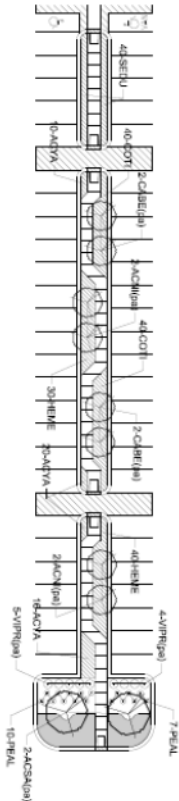

North Long Island Planting Detail
Scale: 1" = 20'-0"