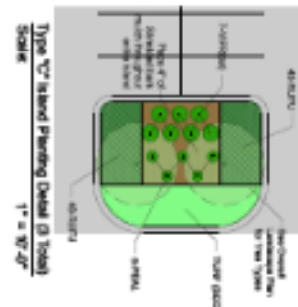

Raised Planter Detail (3 Total)
Scale: 1" = 10'-0"

EXHIBIT N

Landscape Island Details dated May 29, 2014, last revised November 10, 2014