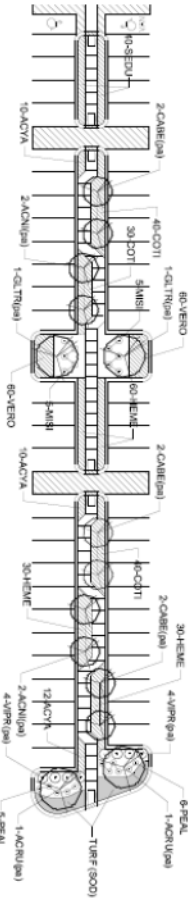

South Long Island Planting Detail
Scale: 1" = 20'-0"